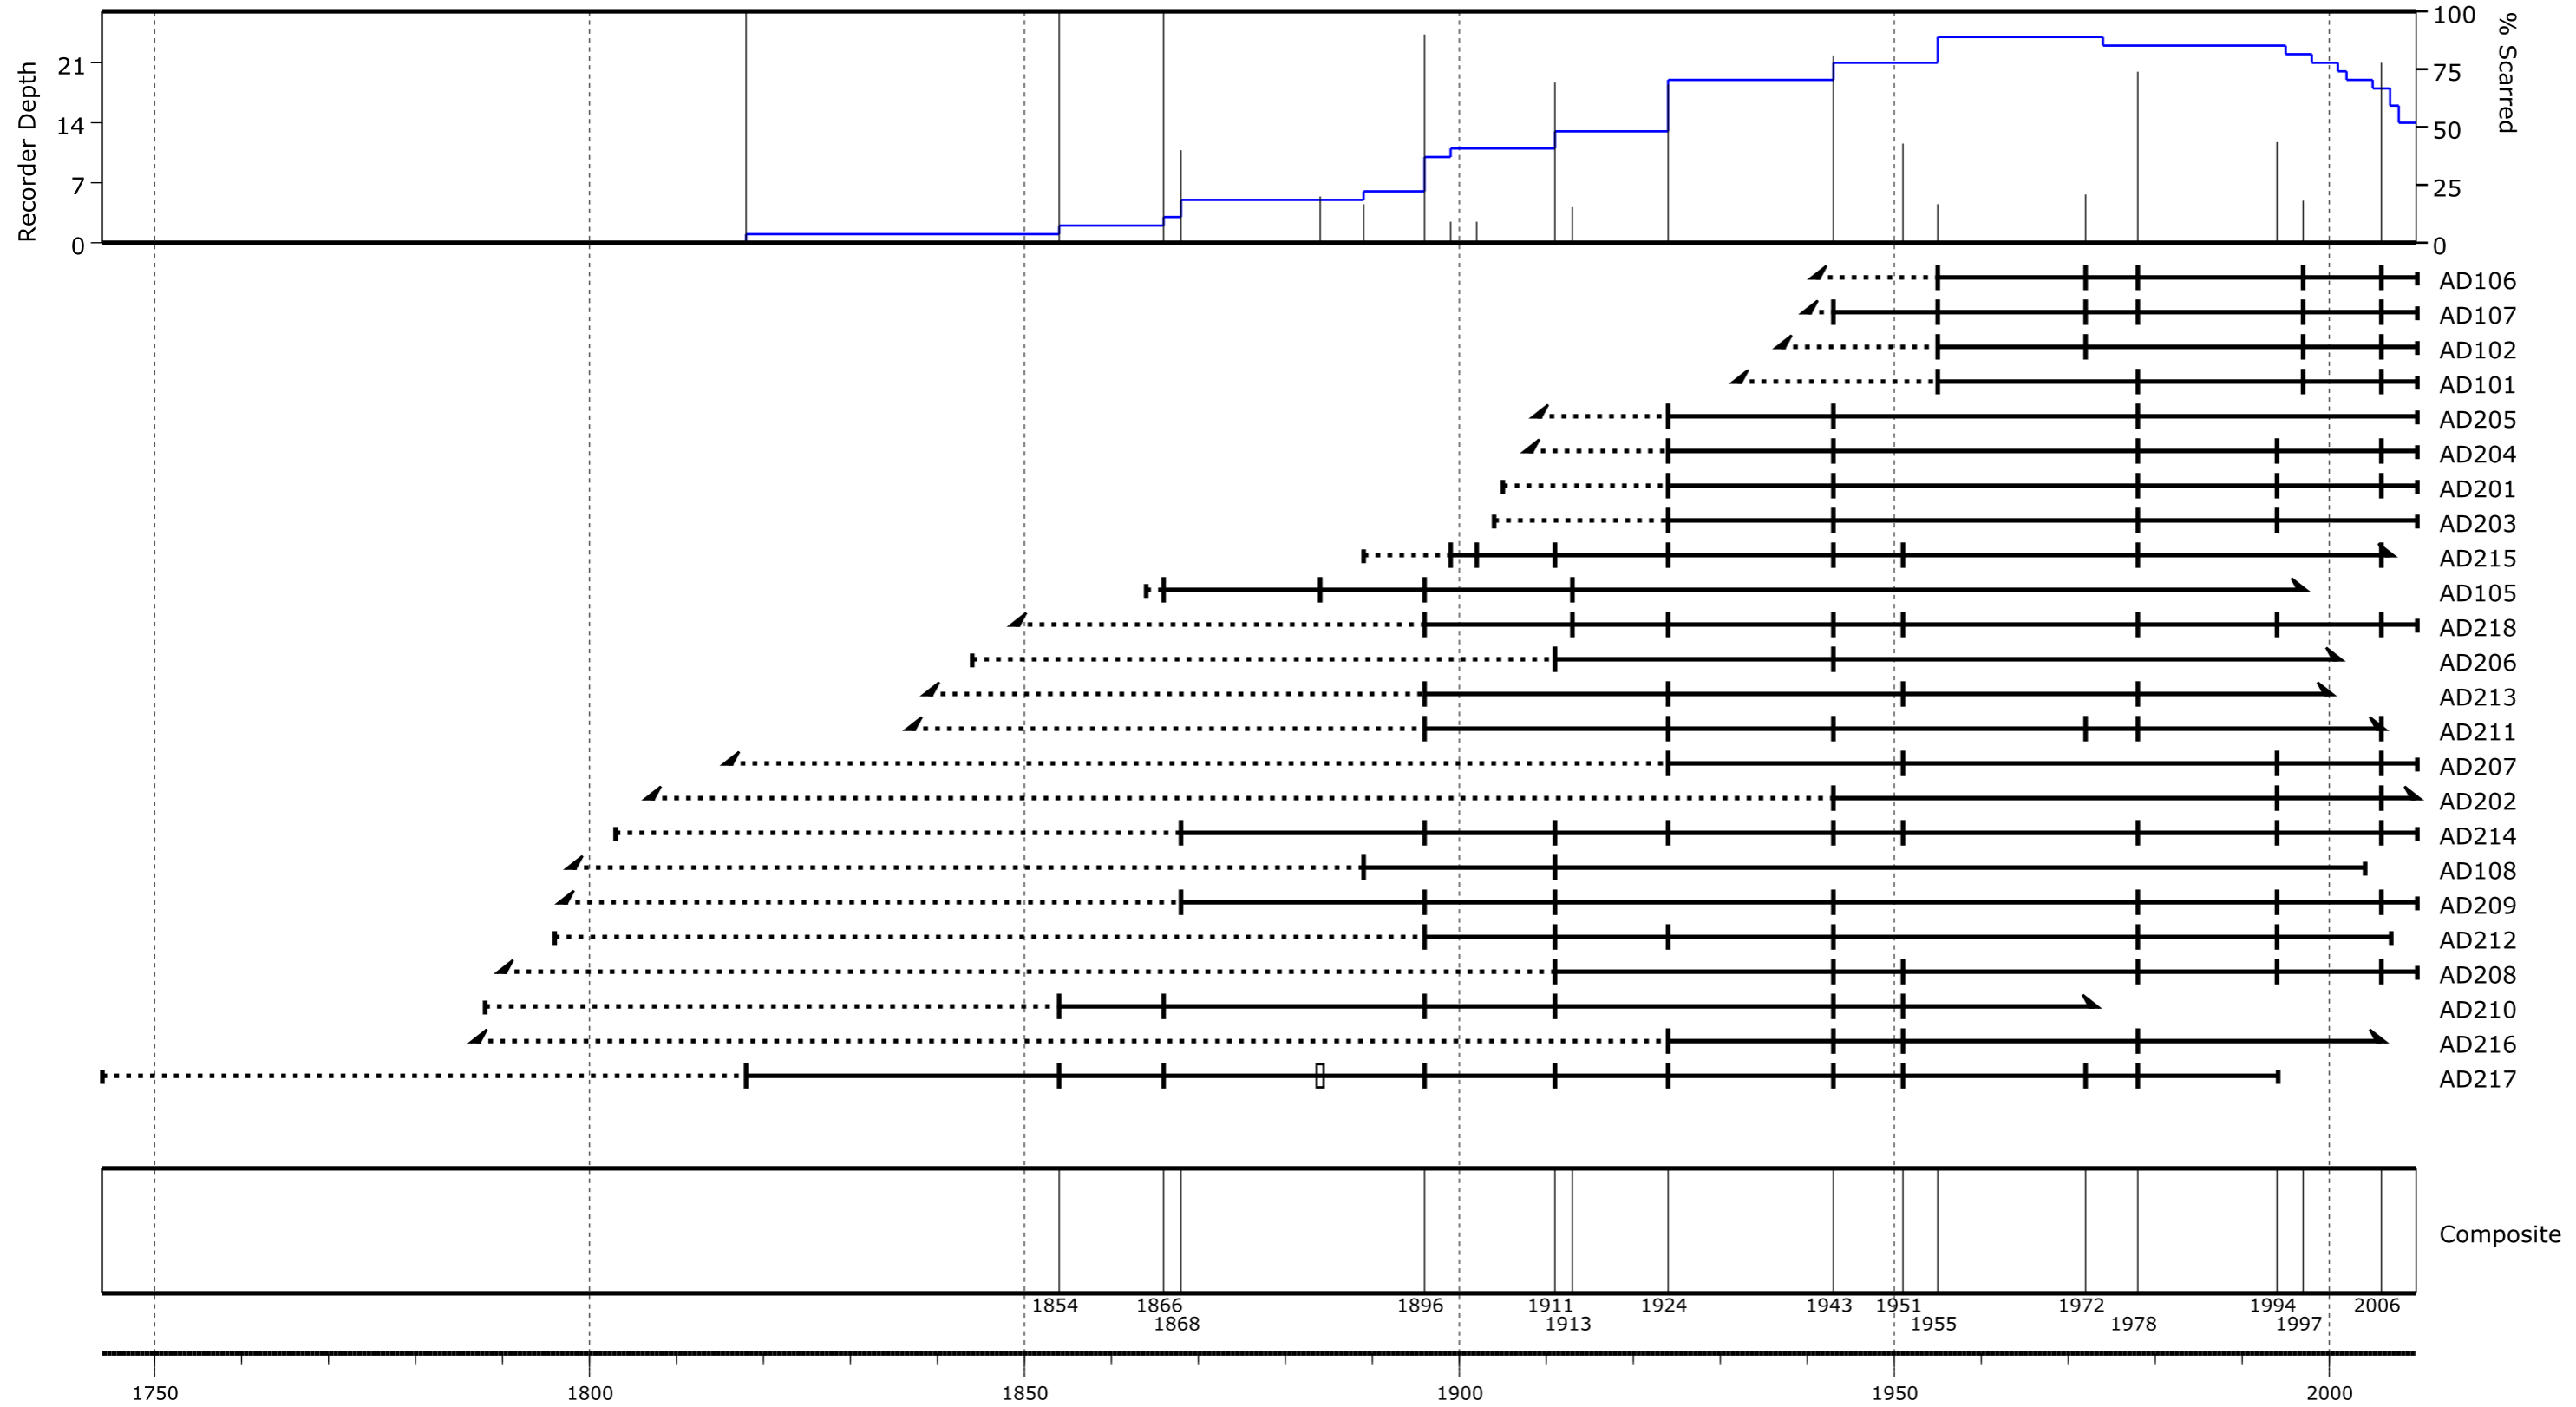

Agats River

- Recorder year
 - Non-recorder year
 - █ Fire event
 - Injury event
 - ┆ Inner year with pith
 - ▲ Inner year without pith
 - ┆ Outer year with bark
 - ▲ Outer year without bark
- Composite based on fire events and filtered by
 - Number of trees recording fires ≥ 2
 - Minimum number of samples ≥ 6

Composite