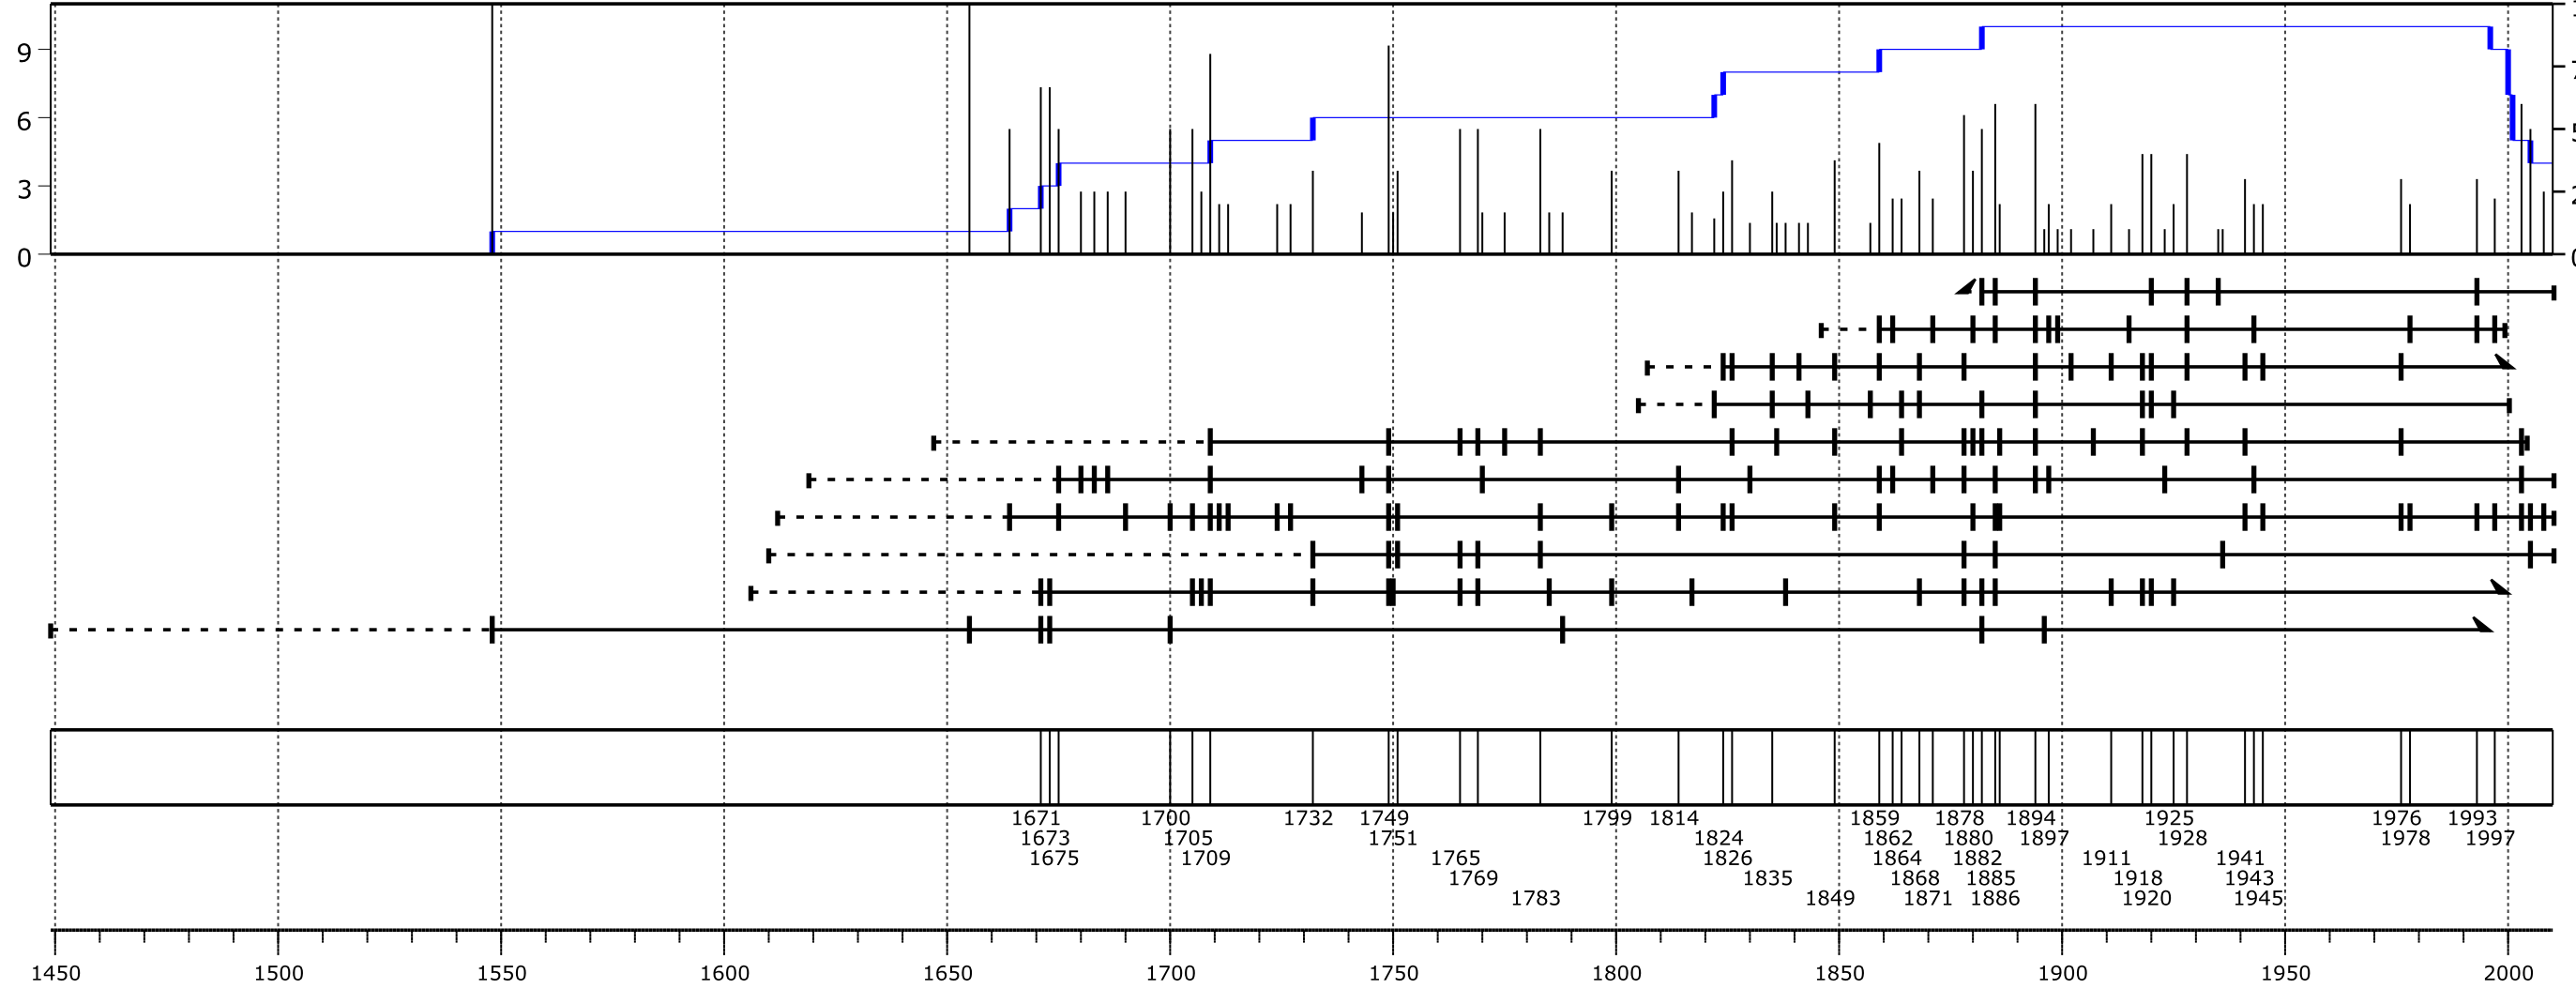

Havchua Tsohio Uul

Recorder Depth

- Recorder year
 - - - Non-recorder year
 - █ Fire event
 - ▣ Injury event
 - ┆ Inner year with pith
 - ▴ Inner year without pith
 - ┆ Outer year with bark
 - ▾ Outer year without bark
- Composite based on fire events and filtered by
- Number of trees recording fires ≥ 2
 - Minimum number of samples ≥ 6

% Scarred

HTU01
HTU11
HTU03
HTU02
HTU05
HTU12
HTU04
HTU07
HTU08
HTU06

Composite

1450 1500 1550 1600 1650 1700 1750 1800 1850 1900 1950 2000

1671 1673 1675 1700 1705 1709 1732 1749 1751 1765 1769 1783 1799 1814 1824 1826 1835 1849 1859 1862 1864 1868 1871 1880 1882 1885 1886 1894 1897 1911 1918 1920 1925 1928 1941 1943 1945 1976 1978 1993 1997